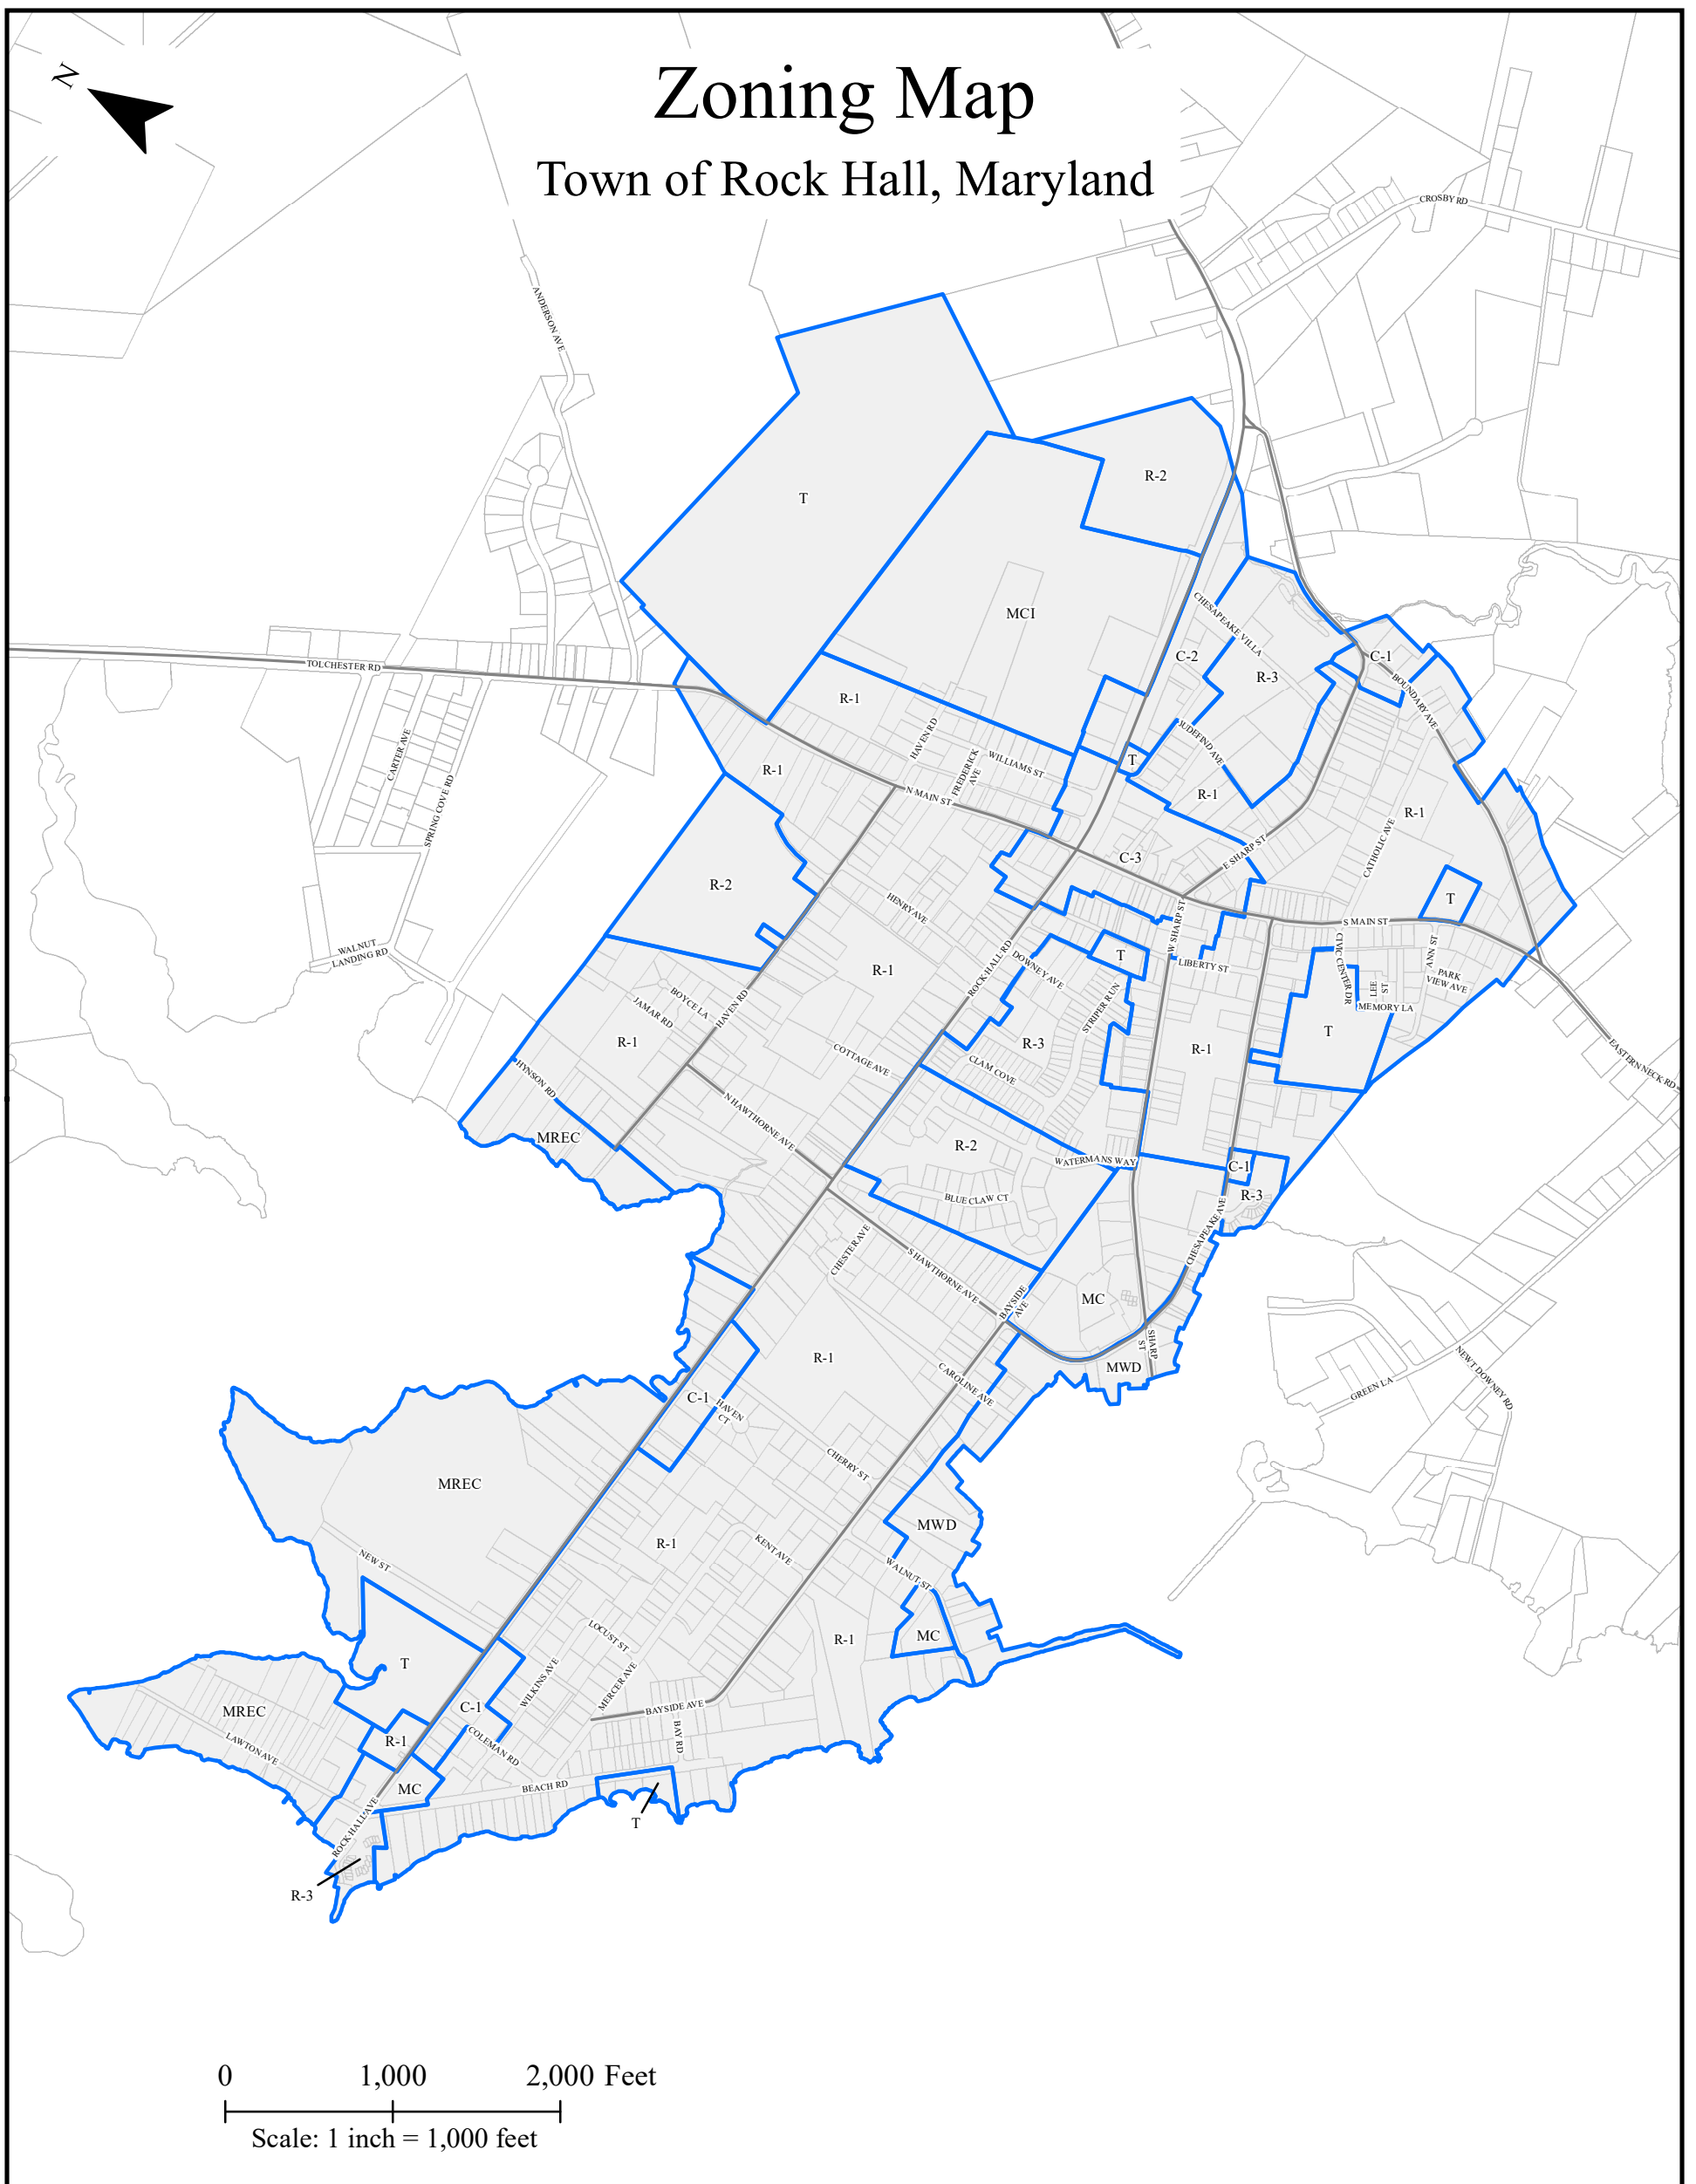

# Zoning Map

## Town of Rock Hall, Maryland

### Zoning Districts

R1	Low Density Residential	MCI	Mixed Commercial/Industrial
R2	Mixed Residential	MREC	Maritime Recreational
R3	High Density Residential	MC	Maritime Commercial
C1	Community Commercial	MWD	Maritime Water-Dependent
C2	Highway Commercial		
C3	Town Center Commercial	T	Town Property
			Zoning District Unassigned